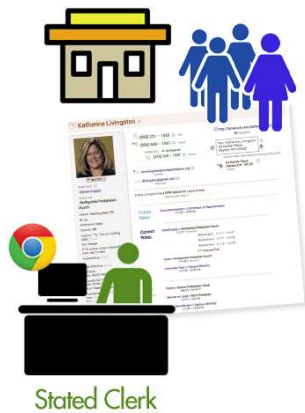

Automate
time-consuming directory-making
Share
every update effortlessly
and start building and preserving a
History
of your presbytery's information
in Context

It's the best designed back-end information system for a presbytery office...